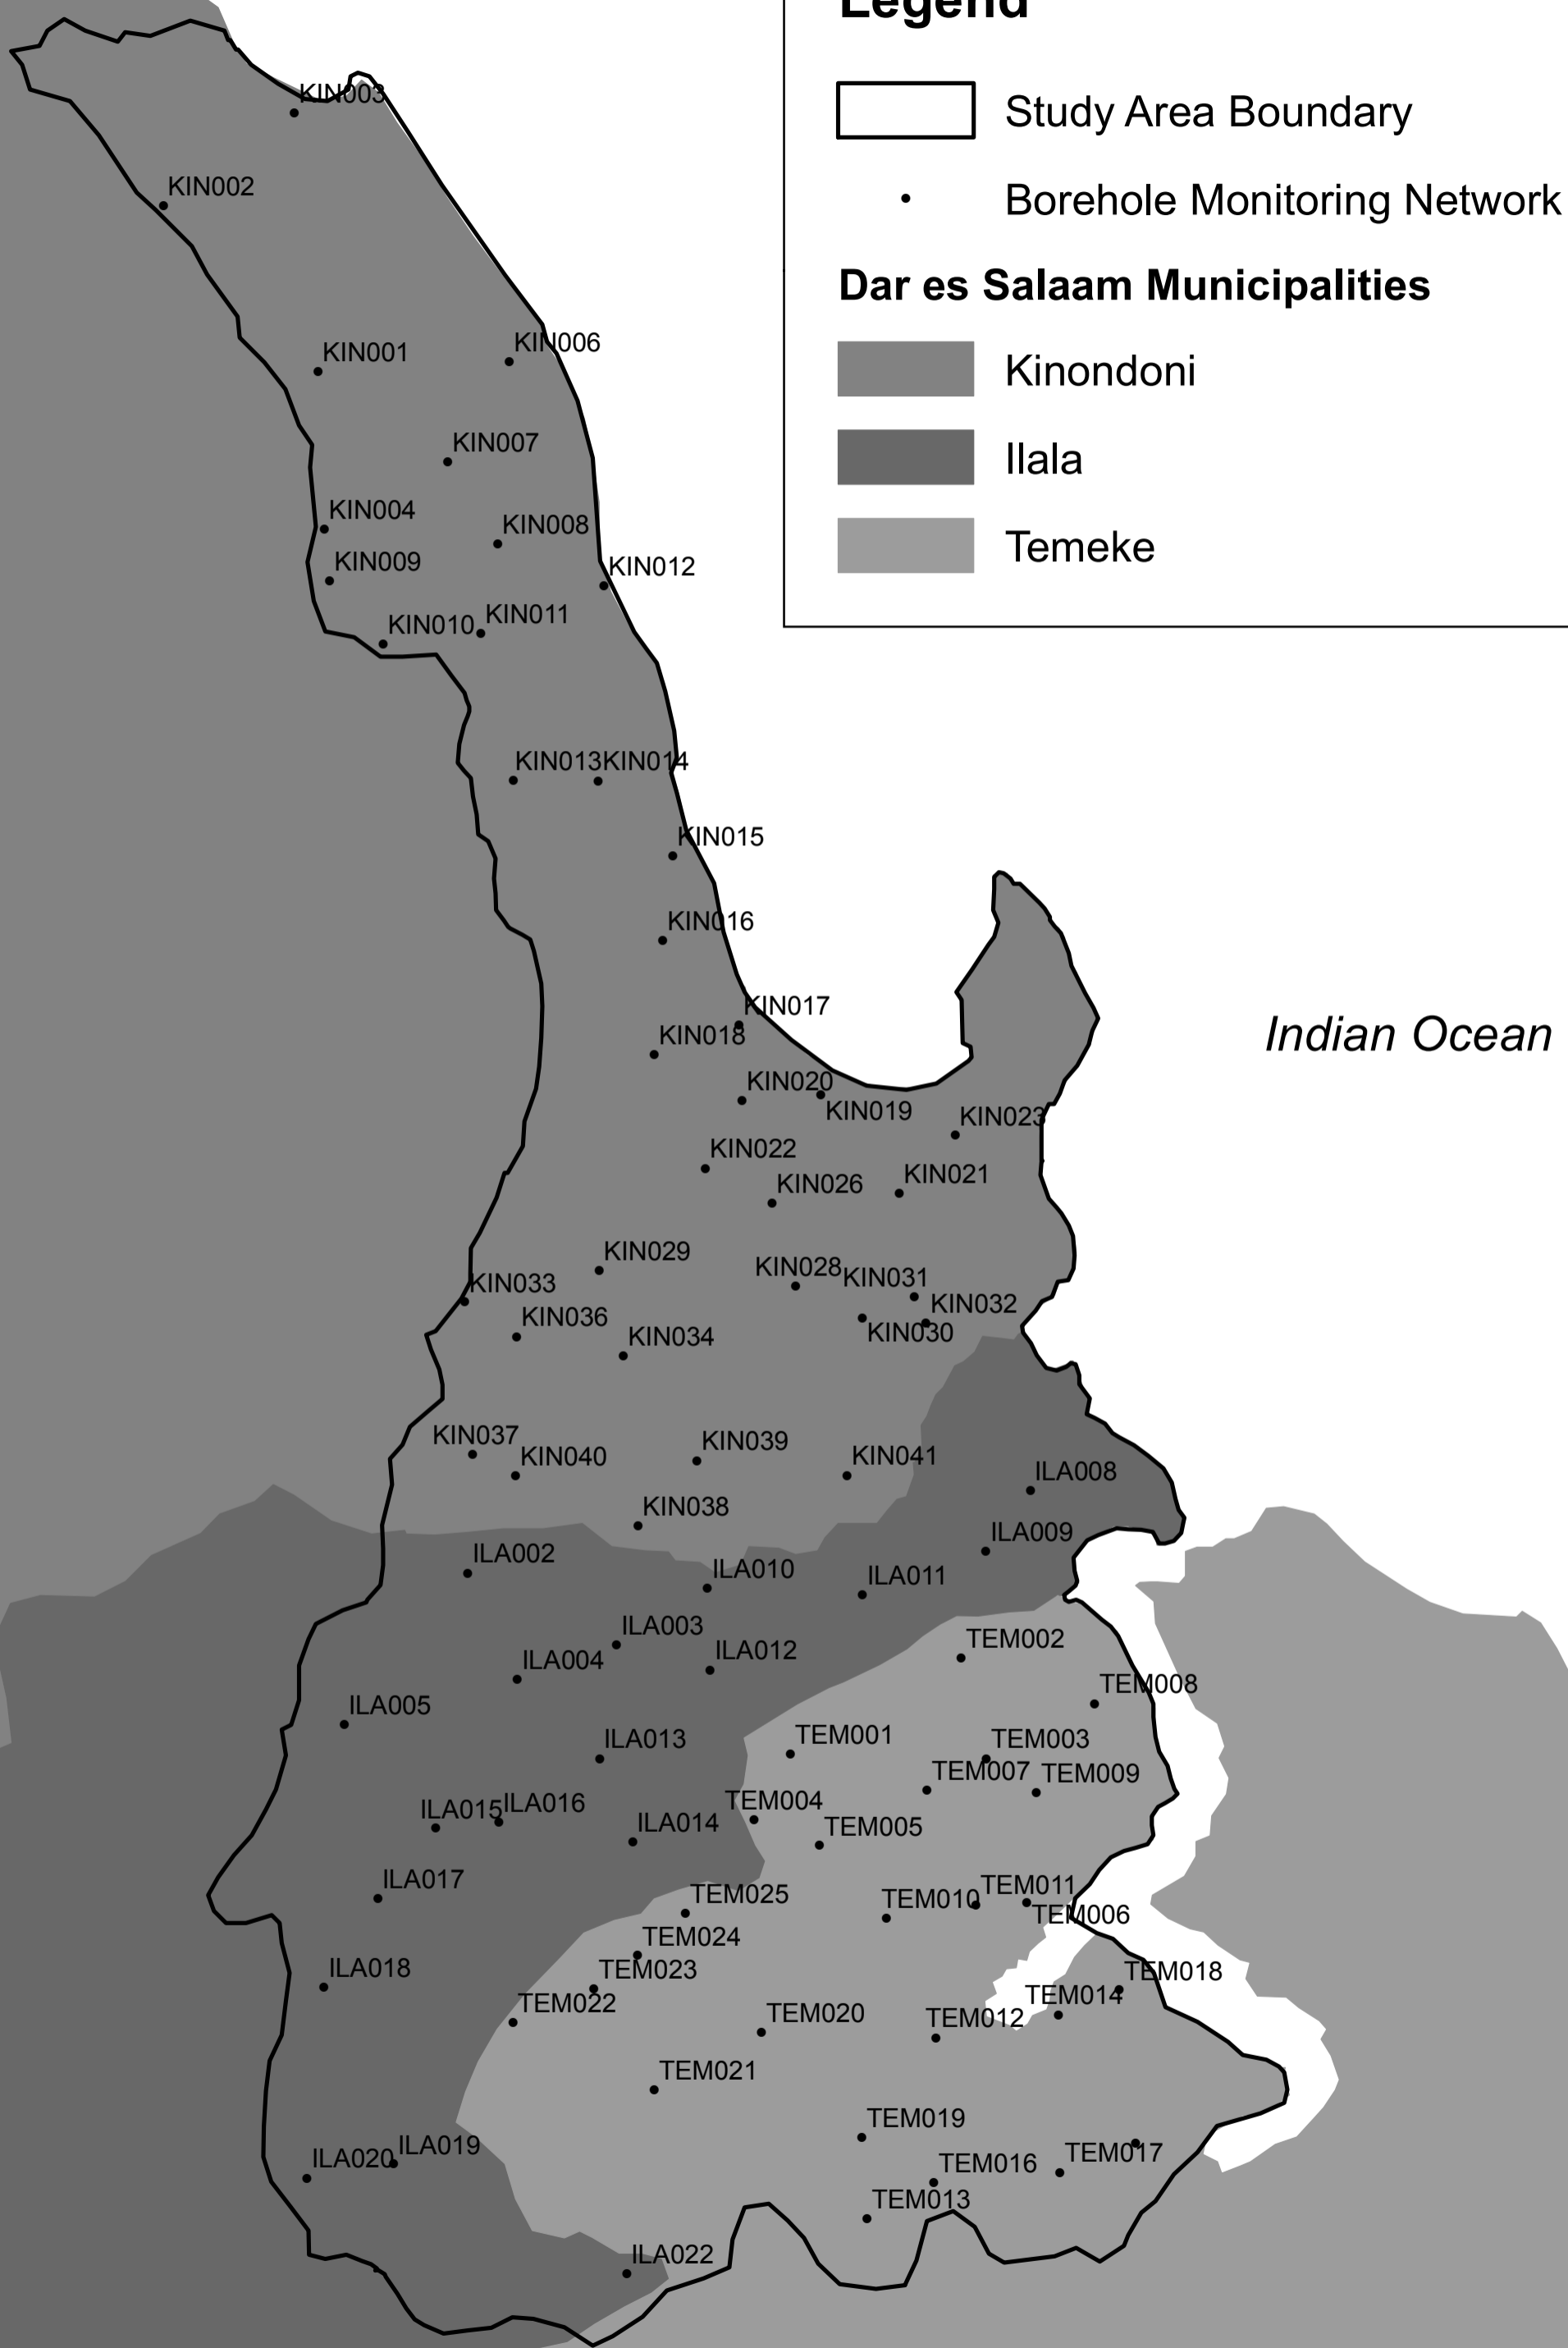

Legend

Study Area Boundary

Borehole Monitoring Network

Dar es Salaam Municipalities

Kinondoni

Ilala

Temeke

Indian Ocean